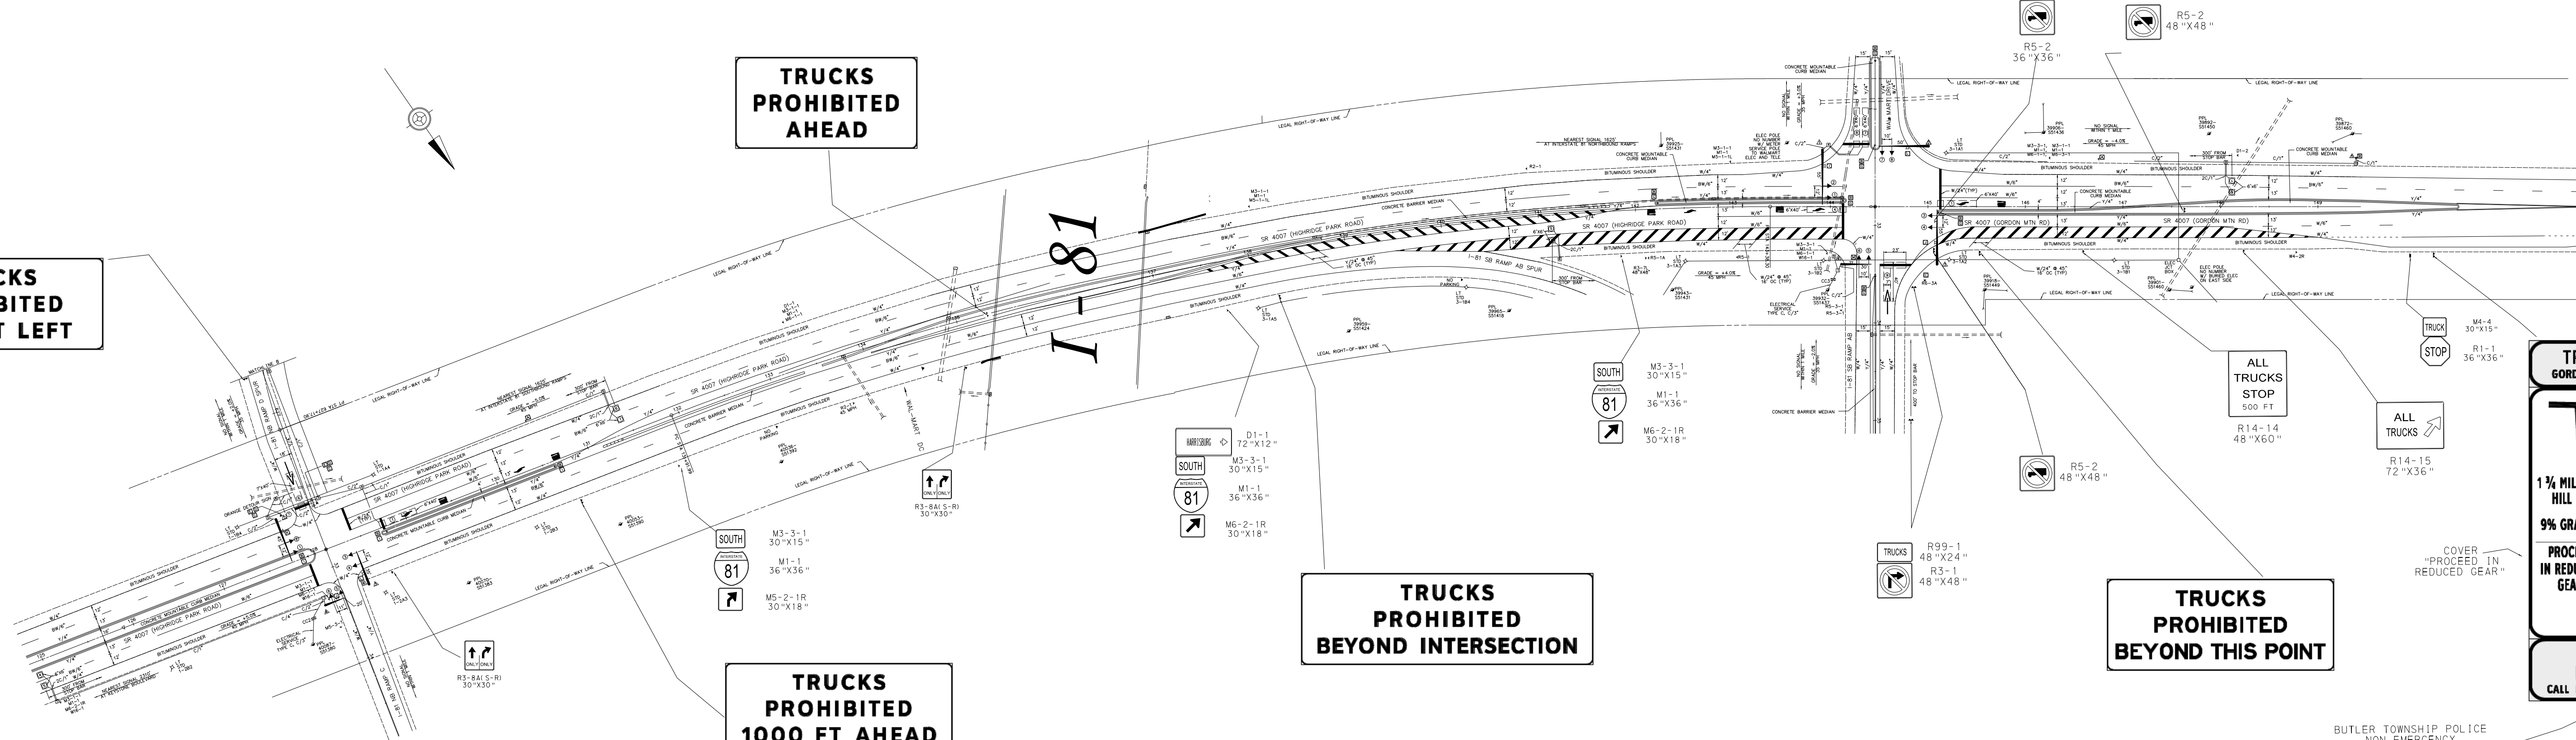

TRUCKS PROHIBITED 1600 FT LEFT

TRUCKS PROHIBITED AHEAD

I-81

TRUCKS PROHIBITED BEYOND INTERSECTION

TRUCKS PROHIBITED BEYOND THIS POINT

TRUCKS PROHIBITED 1000 FT AHEAD

TRUCK ALERT
GORDON MOUNTAIN ROAD

MIDDLE RD.

1 1/4 MILE HILL

9% GRADE

TRUCKS SPEED 20

YOU ARE HERE

PROCEED IN REDUCED GEAR

TRUCKS PROHIBITED

CALL POLICE XXX-XXX-XXXX

COVER "PROCEED IN REDUCED GEAR"

BUTLER TOWNSHIP POLICE
NON EMERGENCY
PHONE NUMBER